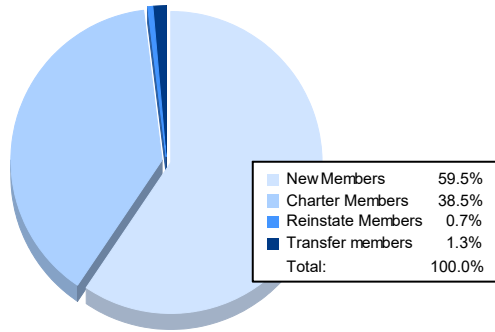

Year	New Clubs	Dropped Clubs	Gain/ Loss Clubs	New Members	Charter Members	Reinstate Members	Transfer Members	Total Member Added	Total Members Dropped	Gain/ Loss Members
2016-2017	0	0	0	102	1	4	31	138	176	-38
2017-2018	0	0	0	135	0	13	20	168	207	-39
2018-2019	1	1	0	141	21	5	24	191	196	-5
2019-2020	2	1	1	124	46	16	14	200	193	7
2020-2021	5	1	4	179	116	2	4	301	216	85
<b>Average</b>	<b>2</b>	<b>1</b>	<b>1</b>	<b>136</b>	<b>37</b>	<b>8</b>	<b>19</b>	<b>200</b>	<b>198</b>	<b>2</b>

### Membership Composition June 2021 Cumulative