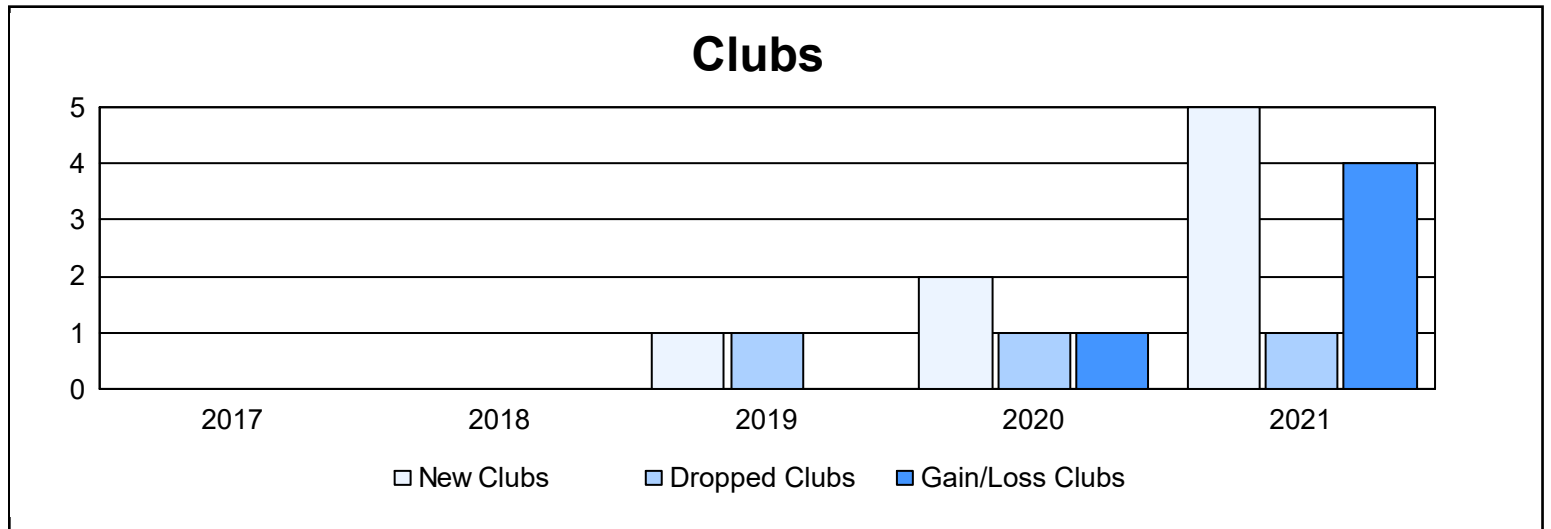

Year	New Clubs	Dropped Clubs	Gain/ Loss Clubs	New Members	Charter Members	Reinstate Members	Transfer Members	Total Member Added	Total Members Dropped	Gain/ Loss Members
2016-2017	0	0	0	102	1	4	31	138	176	-38
2017-2018	0	0	0	135	0	13	20	168	207	-39
2018-2019	1	1	0	141	21	5	24	191	196	-5
2019-2020	2	1	1	124	46	16	14	200	193	7
2020-2021	5	1	4	179	116	2	4	301	216	85
<b>Average</b>	<b>2</b>	<b>1</b>	<b>1</b>	<b>136</b>	<b>37</b>	<b>8</b>	<b>19</b>	<b>200</b>	<b>198</b>	<b>2</b>

### Membership Composition June 2021 Cumulative