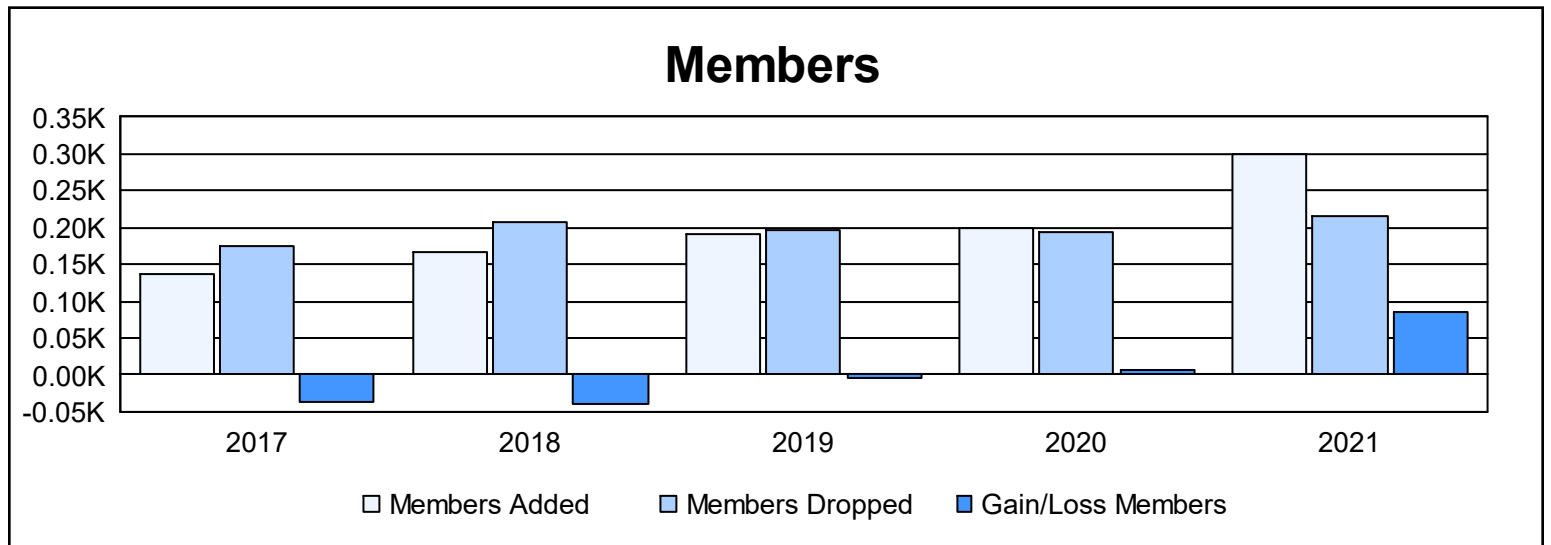

Year	New Clubs	Dropped Clubs	Gain/ Loss Clubs	New Members	Charter Members	Reinstate Members	Transfer Members	Total Member Added	Total Members Dropped	Gain/ Loss Members
2016-2017	0	0	0	102	1	4	31	138	176	-38
2017-2018	0	0	0	135	0	13	20	168	207	-39
2018-2019	1	1	0	141	21	5	24	191	196	-5
2019-2020	2	1	1	124	46	16	14	200	193	7
2020-2021	5	1	4	179	116	2	4	301	216	85
<b>Average</b>	<b>2</b>	<b>1</b>	<b>1</b>	<b>136</b>	<b>37</b>	<b>8</b>	<b>19</b>	<b>200</b>	<b>198</b>	<b>2</b>

### Membership Composition June 2021 Cumulative